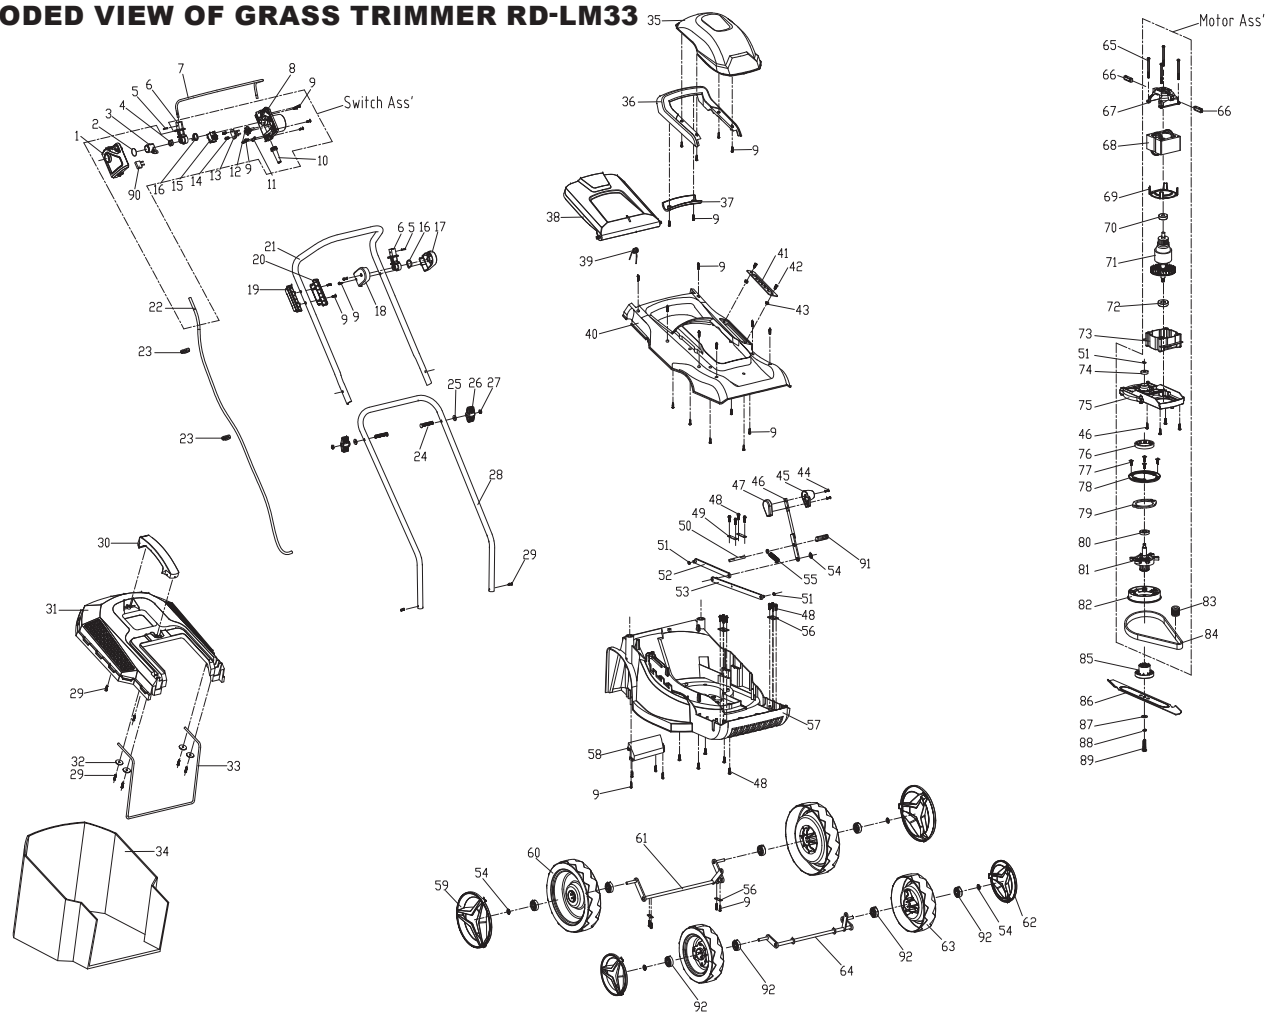

# EXPLODED VIEW OF GRASS TRIMMER RD-LM33

Number	Part Name	Description	Unit	Quantity	service unit
1	switch box cover		pcs	1	switch Ass'
2	O ring		pcs	1	
3	switch button		pcs	1	
4	compression spring		pcs	1	
6	rotational bracket		pcs	2	
8	switch box housing		pcs	1	
9	Screw	ST4x16, flat end	pcs	34	
10	cord sleeve		pcs	1	
11	cord clamp		pcs	1	
12	plug pin Ass'		pcs	1	
13	clamp for plug pin Ass'		pcs	1	
14	screw	ST3x12, sharp end	pcs	2	
15	switch	12A, 250V AC	pcs	1	
16	torsion spring		pcs	2	
22	cord		pcs	1	
90	capacitor	0.33uF	pcs	1	
5	elastic cylindrical pin	φ3	pcs	2	
7	switch bail		pcs	1	
17	bracket box housing		pcs	1	
18	bracket box cover		pcs	1	
19	slide base top		pcs	1	
20	slide base bottom		pcs	1	
21	upper handle bar		pcs	1	
23	cord clip		pcs	2	
24	bolt	rectangular neck, M6x45	pcs	2	
25	flat washer	φ6xφ18x1.2	pcs	2	
26	lock button		pcs	2	
27	Nut	M6, anti-loosen, inside of lock button	pcs	2	
28	lower handle bar		pcs	1	
29	screw	ST4x16, sharp end	pcs	8	
30	handle	for grass catcher	pcs	1	
31	cover of grass catcher		pcs	1	
32	flat washer	φ4xφ20x1.5	pcs	4	
33	bracket of grass catcher		pcs	1	
34	grass catcher bag		pcs	1	
35	top cover		pcs	1	
36	transportation handle		pcs	1	
37	transportation handle cover		pcs	1	
38	deflector guard		pcs	1	
39	torsion spring		pcs	1	
40	upper cover		pcs	1	
41	plate		pcs	1	
42	screw	sunk head, M5x15	pcs	2	
43	Nut	M5, anti-loosen	pcs	2	
44	screw	ST4x12	pcs	2	
45	grip housing		pcs	1	
46	shift lever		pcs	1	
47	grip cover		pcs	1	
48	screw	flange, ST5x18	pcs	21	
49	shaft clamp 1		pcs	6	
50	pin	φ8x65	pcs	1	
51	C ring	φ8	pcs	3	
52	rear lever	for 160/200 wheels	pcs	1	
53	front lever	for 160/200 wheels	pcs	1	
54	washer	inner lock tooth	pcs	5	
55	pull spring		pcs	1	